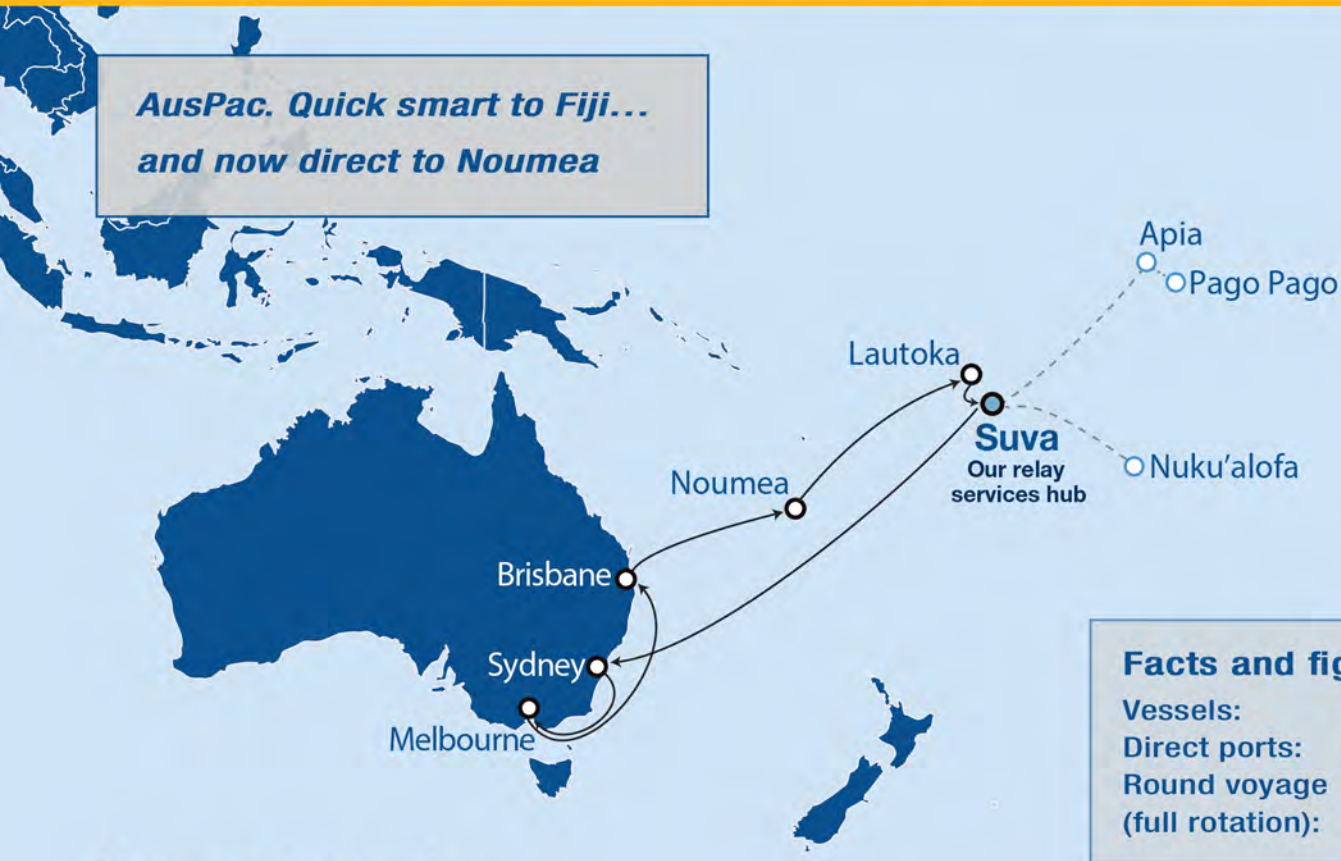

The Pacific Islands from Australia – want it even faster? No worries!

AusPac. Quick smart to Fiji... and now direct to Noumea

Facts and figures

Vessels:	2
Direct ports:	6
Round voyage (full rotation):	28 days

Your go-to carrier in the South Pacific.

Our service deliverables

- Fixed-day fortnightly departures from Sydney, Melbourne and Brisbane
- Proven service with our people on the ground in every port
- Significantly improved reefer capacity
- Breakbulk and project cargo accepted

Safe hands, door-to-door

Sensitive shipment? Remote destination? No problem. Rely on NPDN for secure cargo care and take advantage of our end-to-end supply chain management skills.

Australia to the Islands

PFL, your Pacific Shipping Line

For over 46 years PFL have been committed to servicing the Pacific region, and we are excited to share our new and enhanced services. These enhancements align network capability and further strengthen connections to and from the Pacific nations we serve in support of our regional partners.