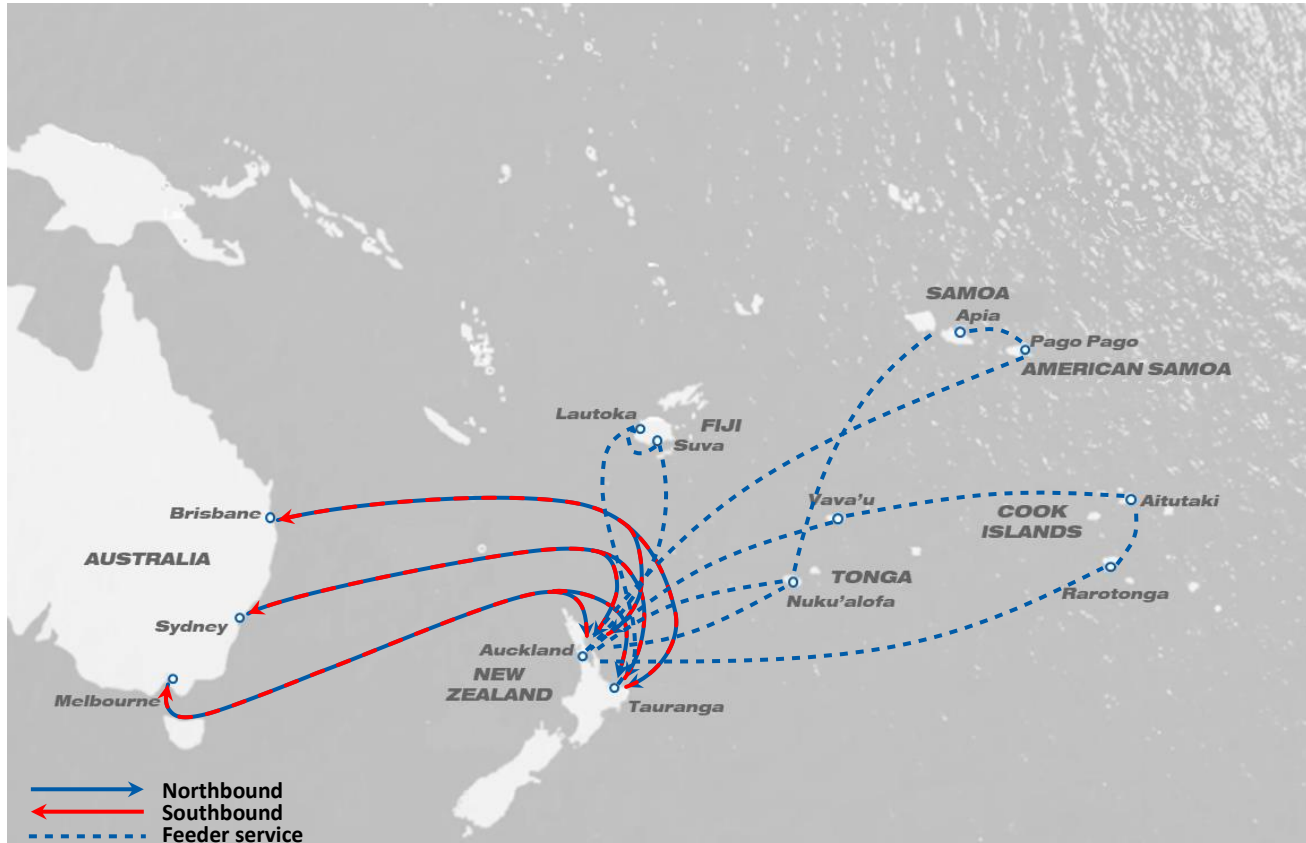

Australia – New Zealand | Auspac Relay Service

More sailings with faster transit

Service Highlights

- 🌀 **Weekly** departures from Melbourne, Sydney, and Brisbane to Fiji
- 🌀 **Weekly** return services from Fiji to Australia
- 🌀 Australia to Tonga and return **every 9 days**
- 🌀 Samoa and American Samoa **every 18 days**
- 🌀 Connections to NPDL's **inter-island network via Fiji**
- 🌀 **Breakbulk and project cargo** also accepted

Transit time in days*

Northbound

From \ To	Suva	Lautoka	Apia	Pago Pago	Nuku'alofa	Rarotonga
Brisbane	12	14	16	17	13	24
Sydney	14	17	18	19	15	26
Melbourne	12	14	16	17	13	24
Frequency	weekly	weekly	18 days	18 days	9 days	15 days

* Transit time from Brisbane, Sydney, and Melbourne is based on optimal schedule, but may vary depending on transshipment timing